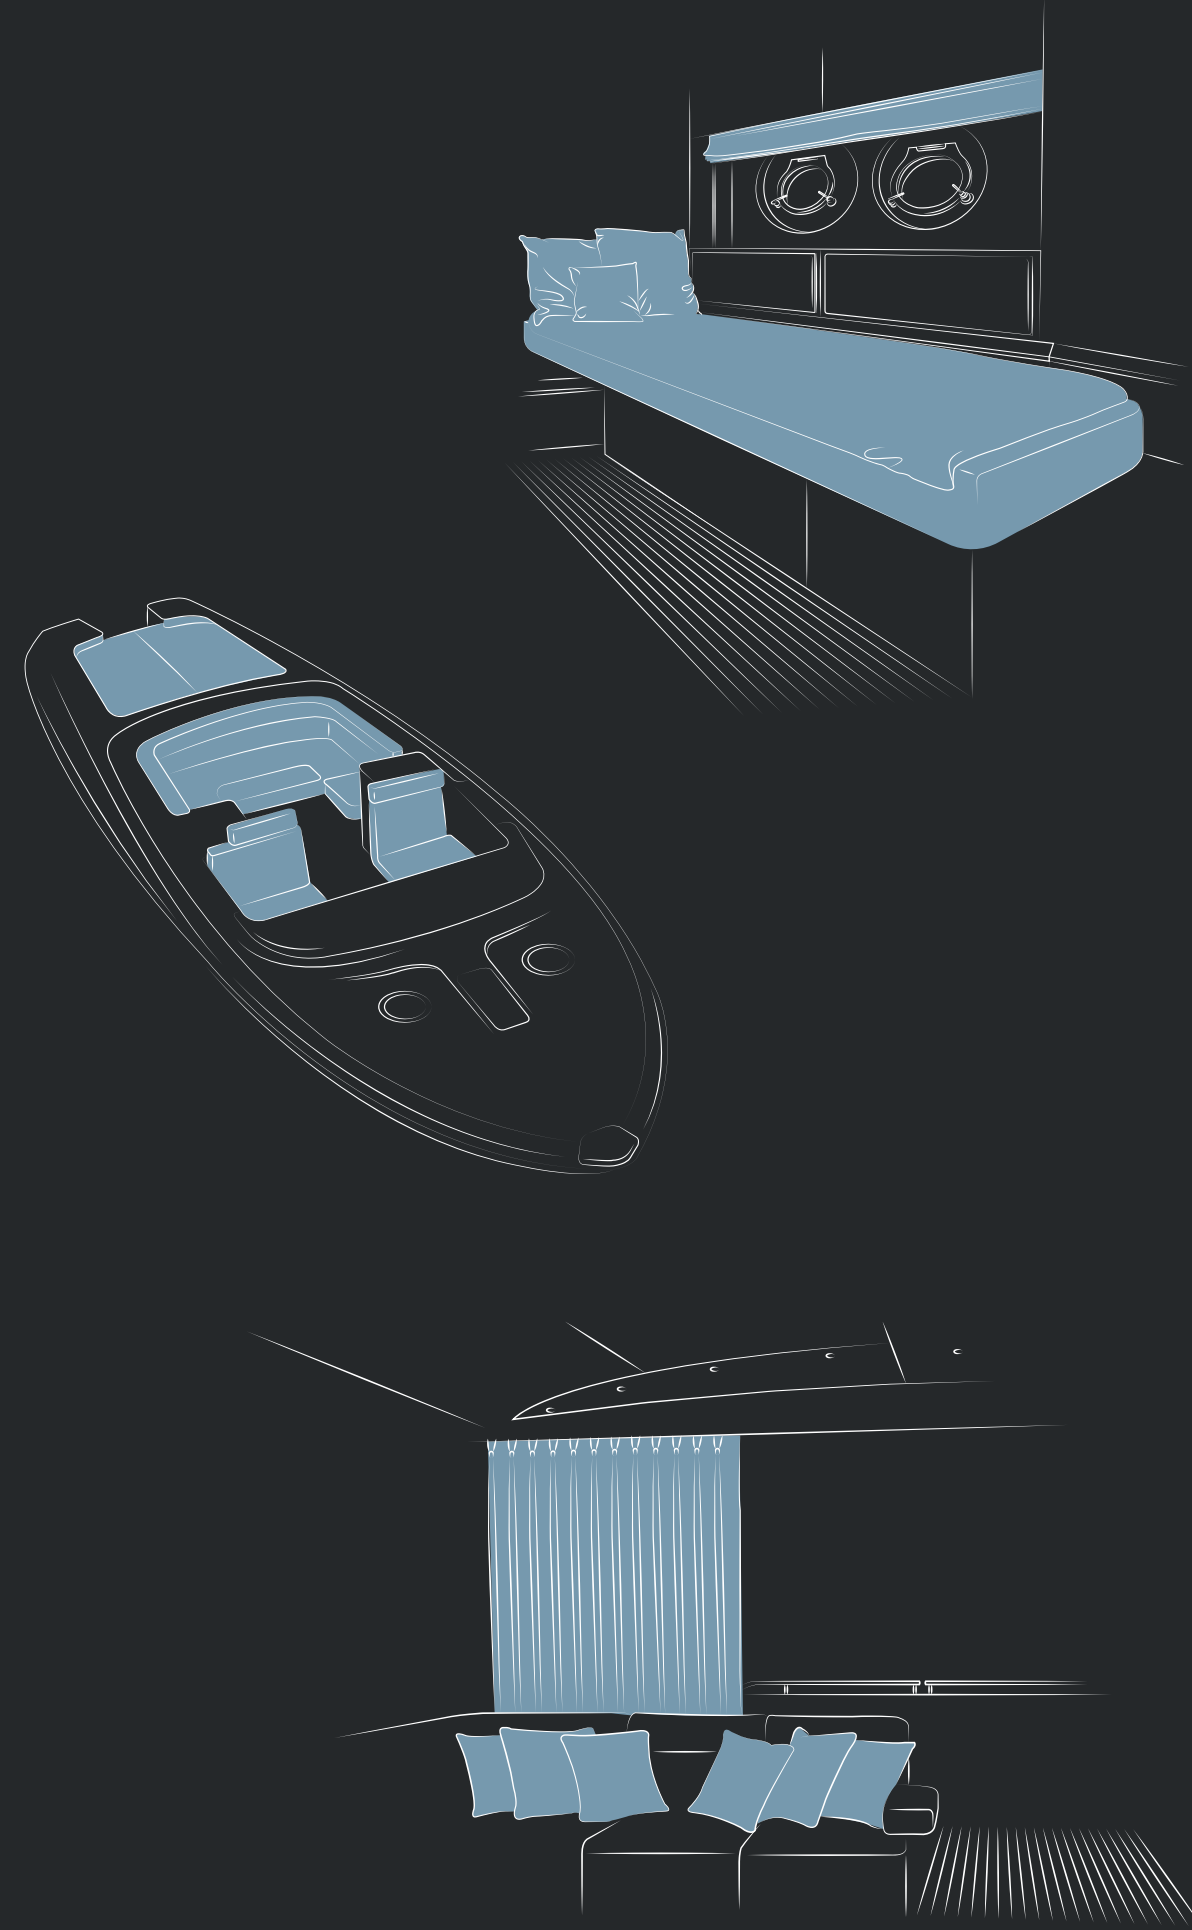

CUSHIONS
COUSSINS