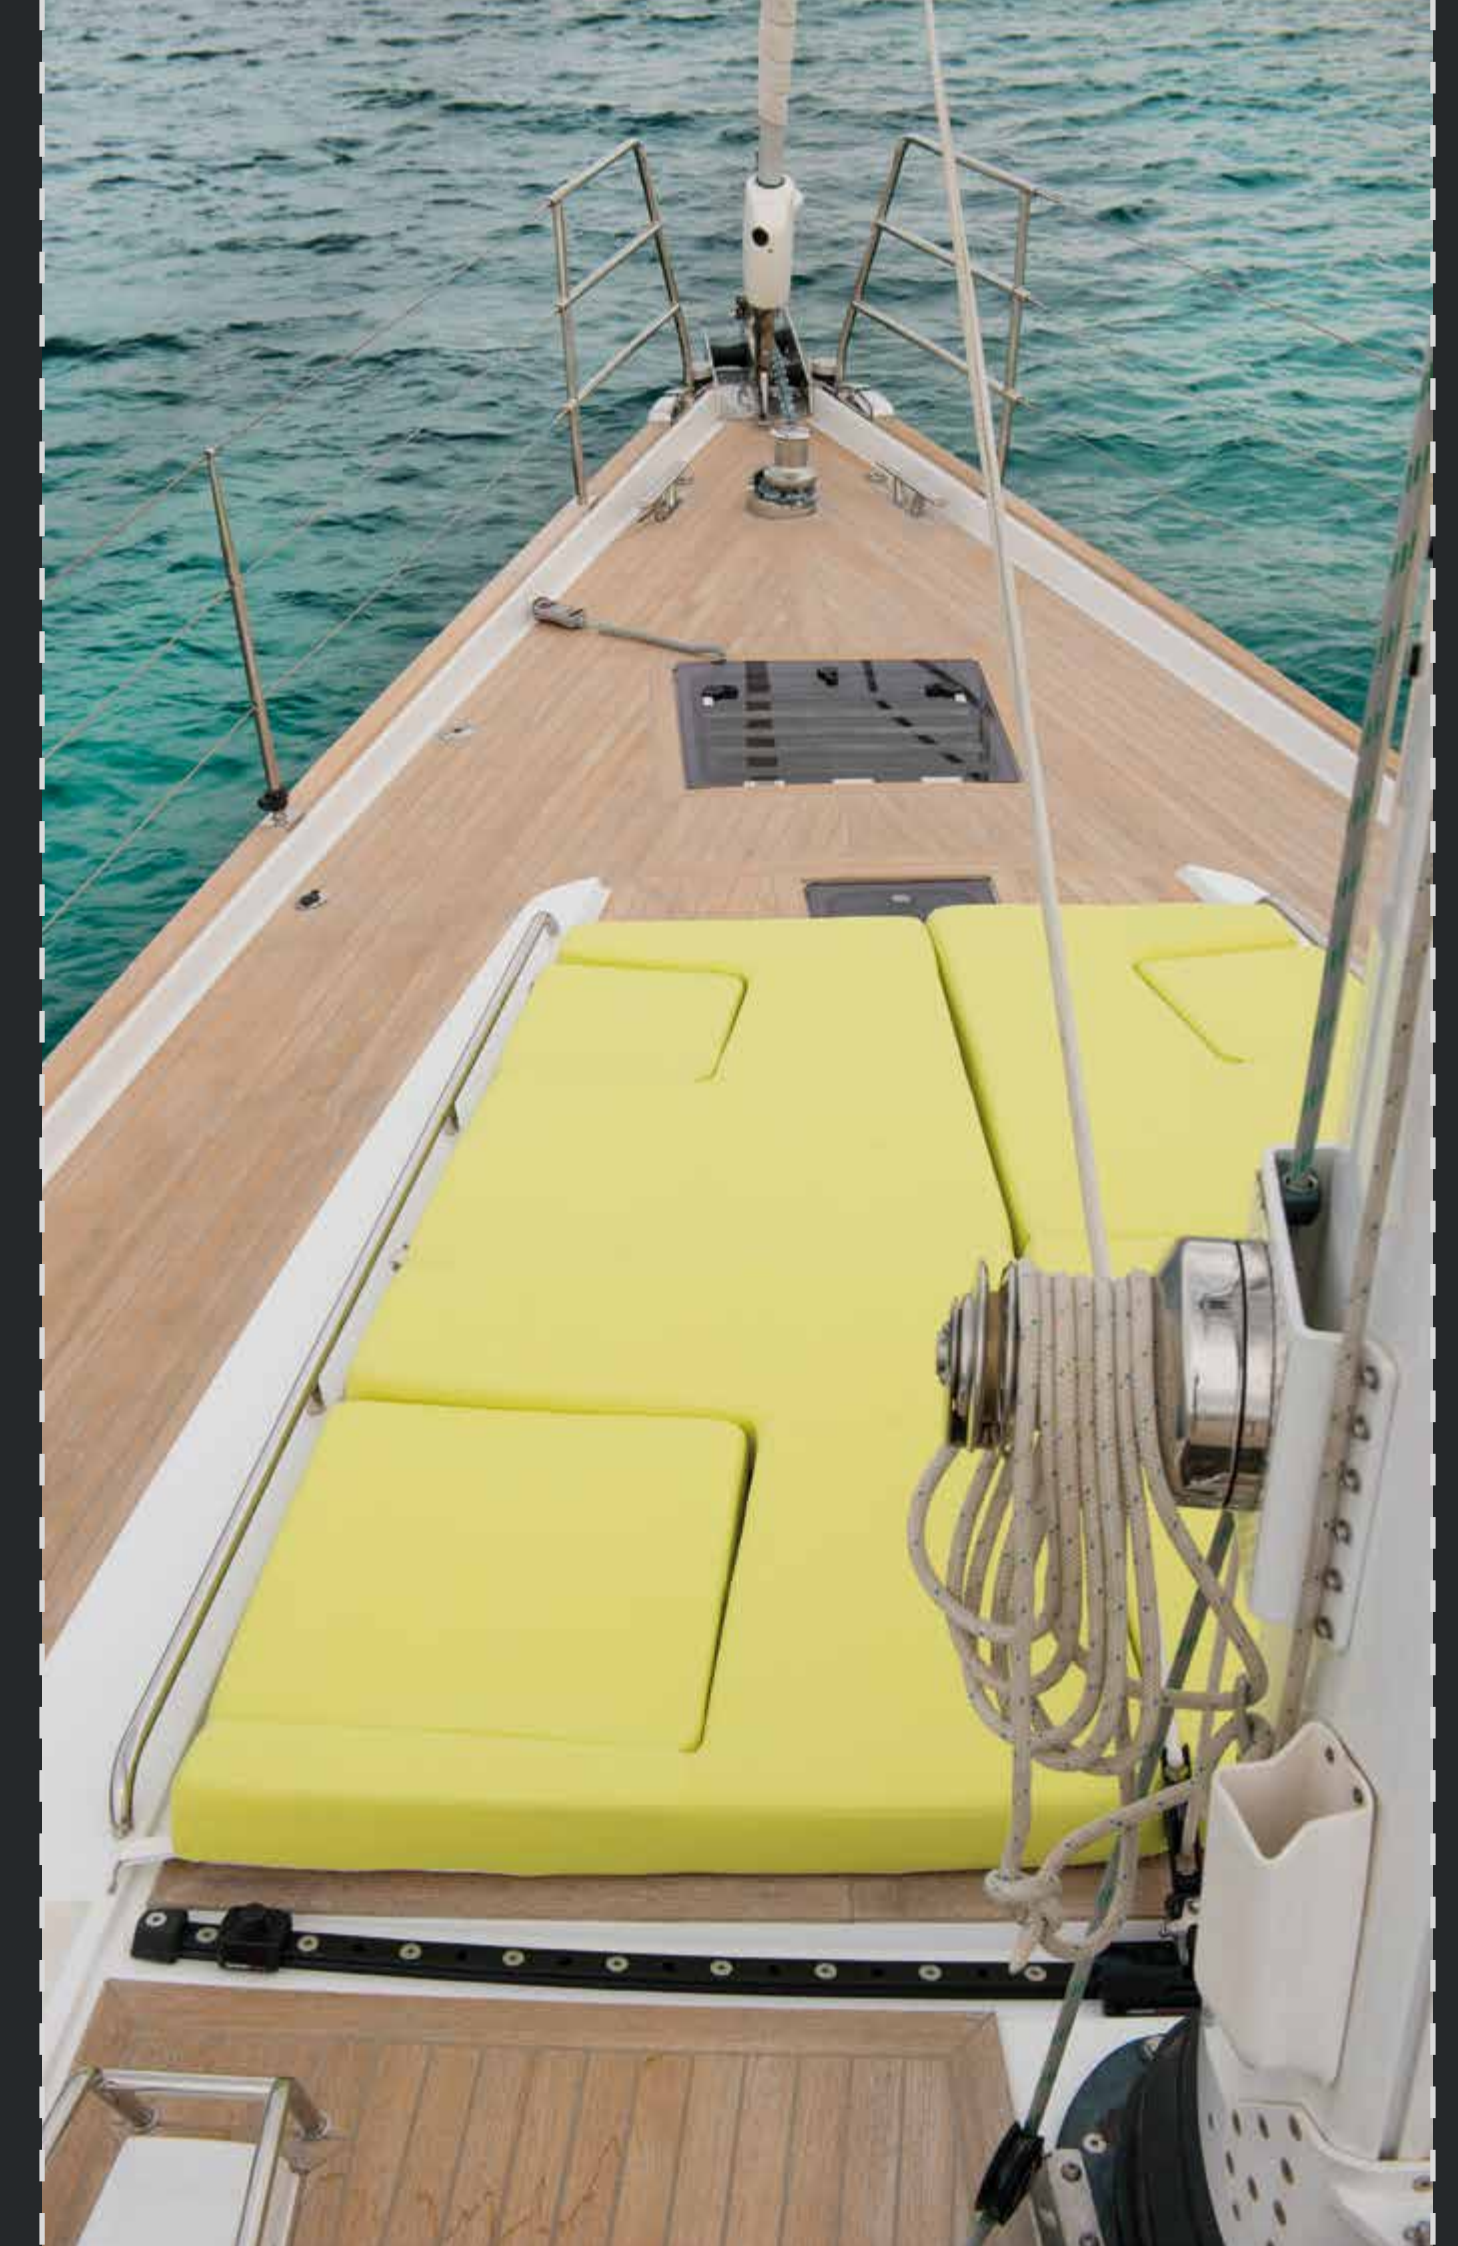

The values of this product may vary depending on a tolerance variation of +/- 5%
Les valeurs de ce produit peuvent varier selon une tolérance de +/- 5%.